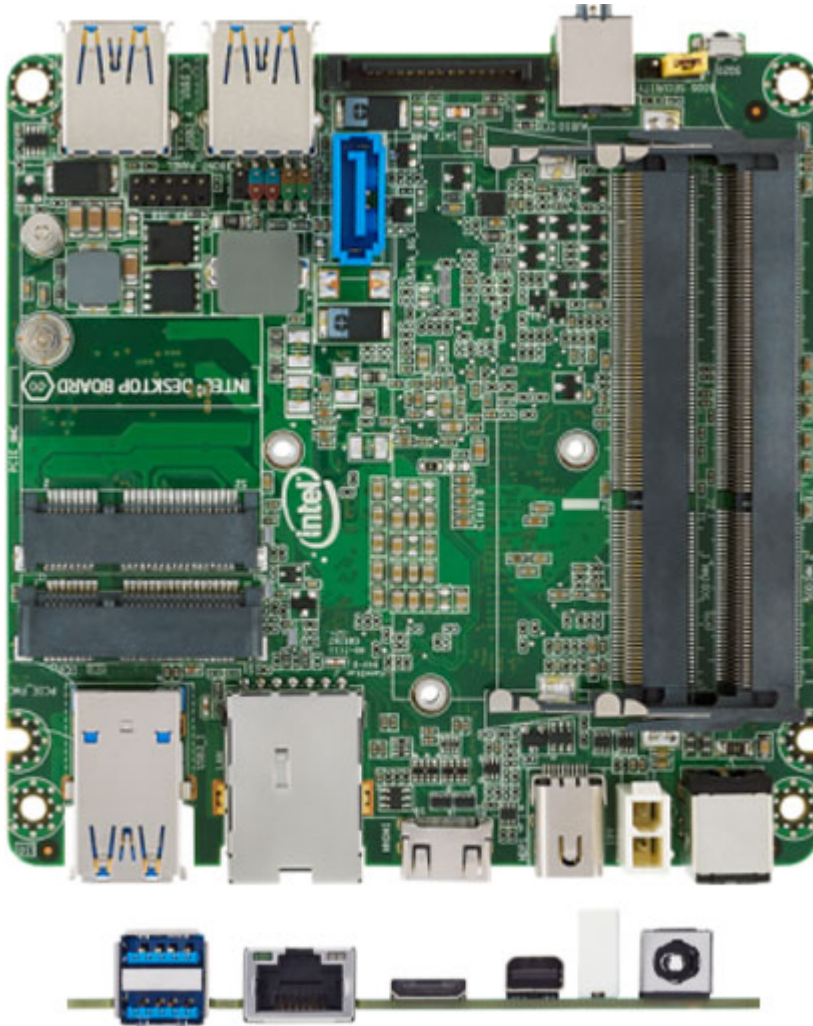

349.00 EUR
incl. 19% VAT, plus [shipping](#)

- Intel Core i5 4250-U
- Intel QM87
- 1x mini HDMI, 1x mini dP !
- 2x Mini-PCIe

Support:  [Specifications](#)

Sleek, shiny, and with a smaller footprint than a wireless modem, the Intel® NUC with the 4th generation Intel® Core™ i5 processor is at home in your living room, your office, or your media center. The D54250WYB SKU of Intel NUC is equipped with Intel® Turbo Boost Technology 2.0, automatically allowing processor cores to safely run faster than the base operating frequency. It also includes Intel® Rapid Start Technology, ensuring you are quickly up and running, and Intel® Smart Connect Technology to keep you up to date at all times.

The Intel NUC comes complete with Intel® HD Graphics 5000 to ensure a brilliant HD experience, Intel® Quick Sync Video for fast video encoding, and DisplayPort 1.2* for driving 4k displays. Couple this with a stereo/mic jack along with four USB 3.0 ports and an infrared sensor for your remote control, and you can create a home entertainment system, a gaming machine, a digital jukebox, or all of the above. You can immerse yourself in movies, TV, or games in 4 inches square without the need for discrete hardware. The Intel NUC: as small as a game controller, as powerful as a jackhammer.

Features :

- Intel QM87
- CPU: Intel Core i5-4250U, 2x 2.60GHz, 3MB Cache, 15W TDP
- RAM: 2x DDR3 SO-DIMM
- Extension: 1x PCIe Mini Card (shared, full-size), 1x PCIe Mini Card (half-size)
- External I/O: 1x Mini HDMI 1.4a, 1x Mini DisplayPort 1.2, 4x USB 3.0, 1x Gb LAN (Intel), 3x Audio
- Internal I/O: 2x USB 2.0, 1x mSATA 6Gb/s (shared)
- Graphics: Intel HD Graphics 5000